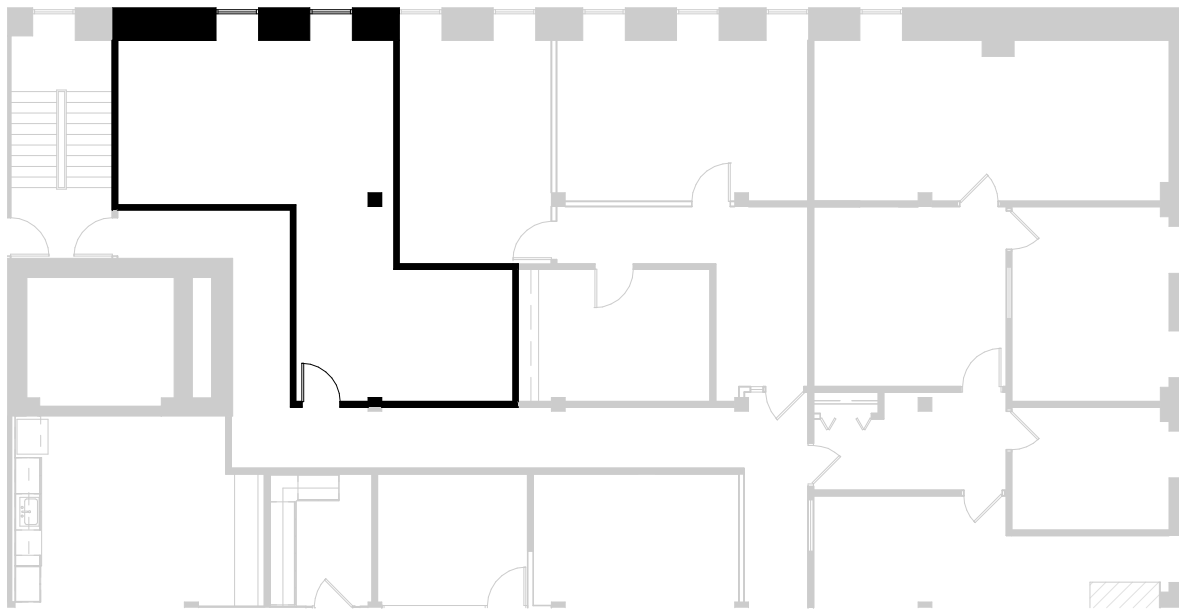

p | 612.961.3652

MANAGED BY:

KEY PLAN

NORTH

SCALE: NTS

**Gensler**

706 Second Avenue South  
Suite 1200  
Minneapolis, MN 55402