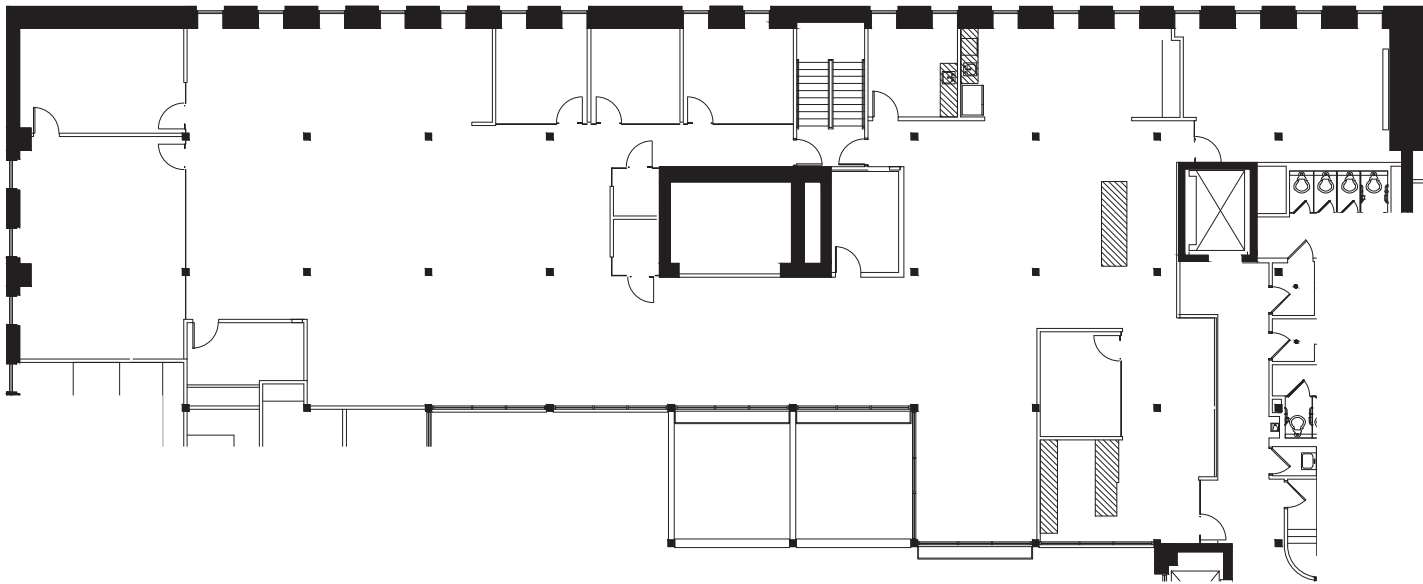

Butler Square

100 North Sixth Street
Minneapolis, MN 55403

Suite 810C

7,619 RSF

LEASED BY:

MANAGED BY:

KEY PLAN

NORTH

SCALE: NTS

Gensler

706 Second Avenue South
Suite 1200
Minneapolis, MN 55402