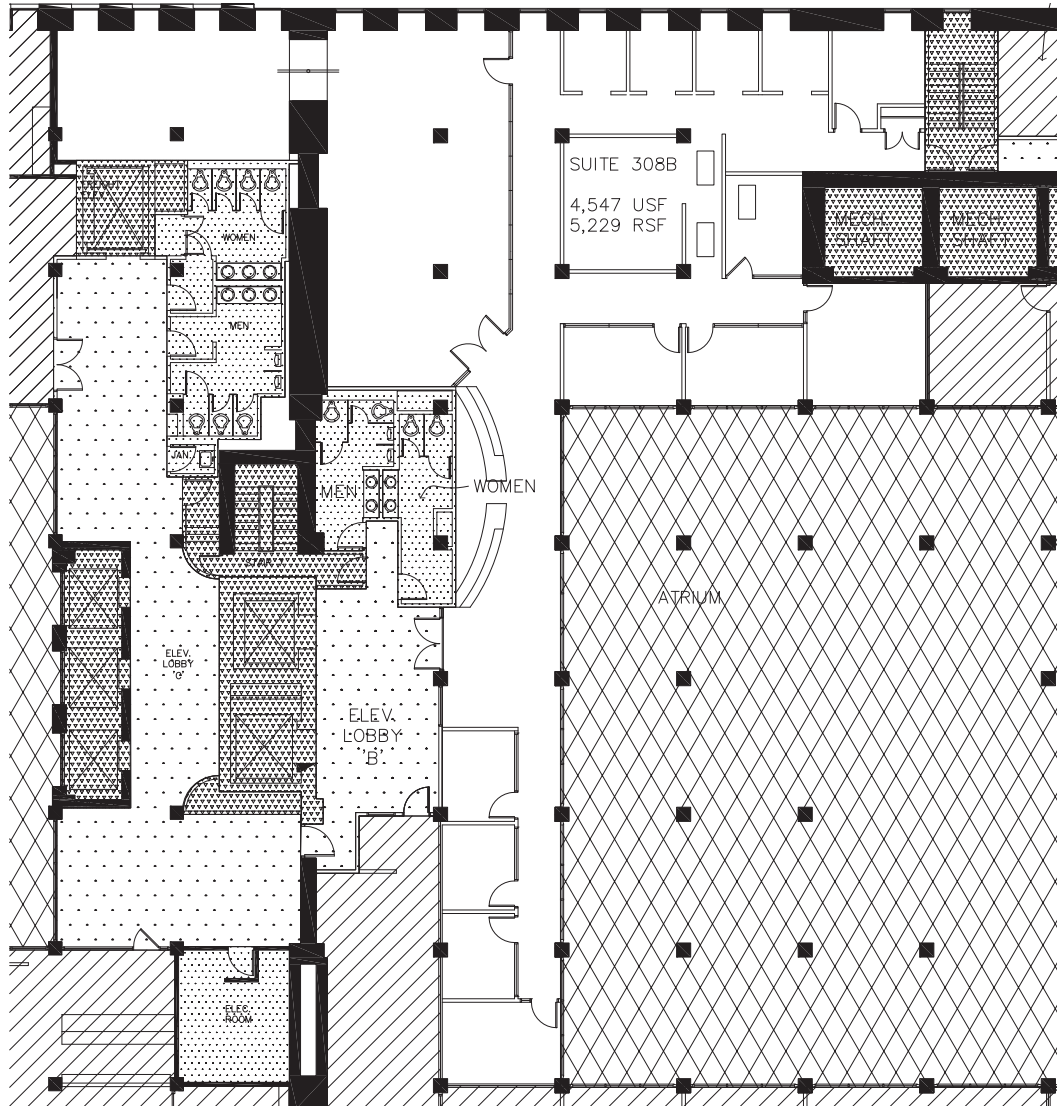

## Suite 308B

5,229 RSF

LEASED BY:

MANAGED BY:

KEY PLAN

NORTH

SCALE: NTS