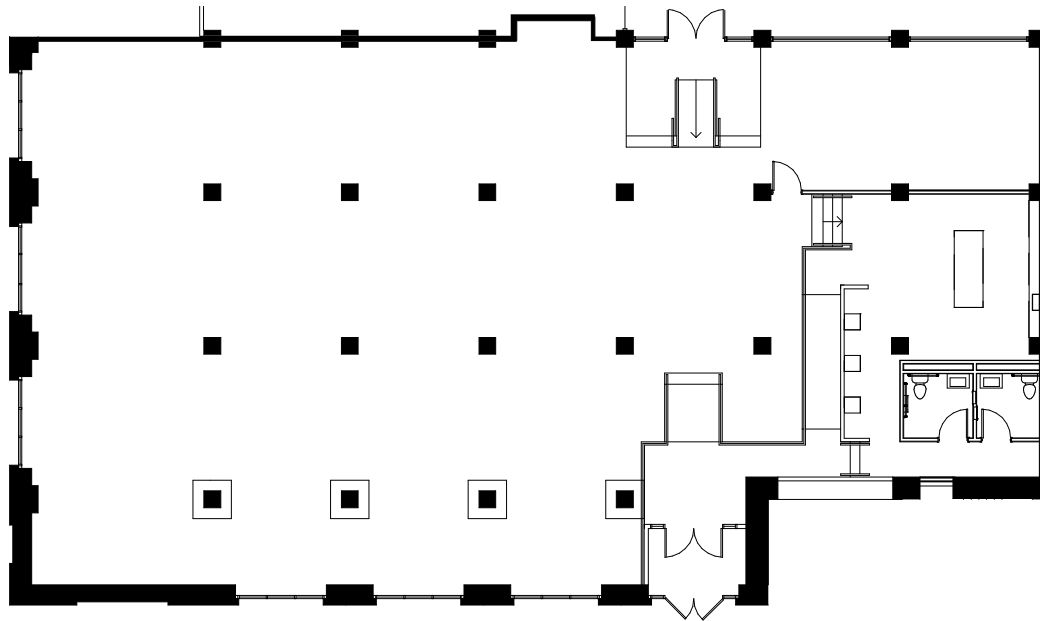

Butler Square

100 North Sixth Street
Minneapolis, MN 55403

SUITE 160C

6,640 RSF

LEASED BY:

MANAGED BY:

KEY PLAN

NORTH

SCALE: NTS

Gensler

706 Second Avenue South
Suite 1200
Minneapolis, MN 55402