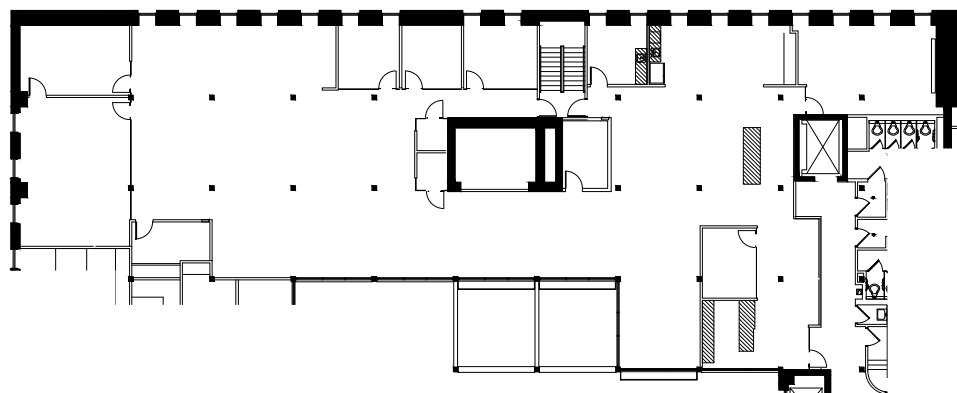

Butler Square Suite 810C - 7,619 RSF

MANAGED BY:

McGOUGH

LEASED BY:

NORTH ARROW