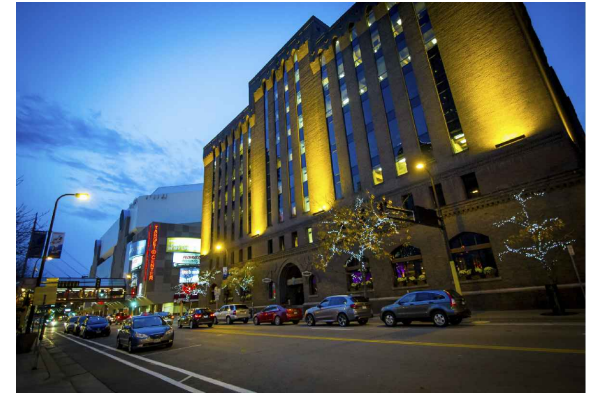

NELSON

The NELSON Upper Midwest Operating Company, LLC
1201 Marquette Avenue, Suite 200
Minneapolis, MN 55403

Butler Square

Suite 810C - 7,619 RSF

MANAGED BY:

McGOUGH

LEASED BY:

 **TRANSWESTERN[®]**