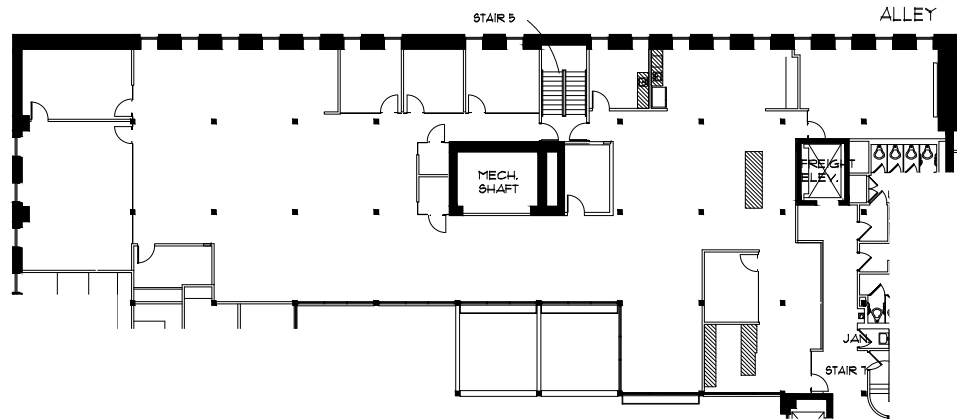

NELSON

The NELSON Upper Midwest Operating Company, LLC
1201 Marquette Avenue, Suite 200
Minneapolis, MN 55403

Butler Square

Suite 810C - 7,619 RSF

MANAGED BY:

McGOUGH

LEASED BY:

 **TRANSWESTERN[®]**