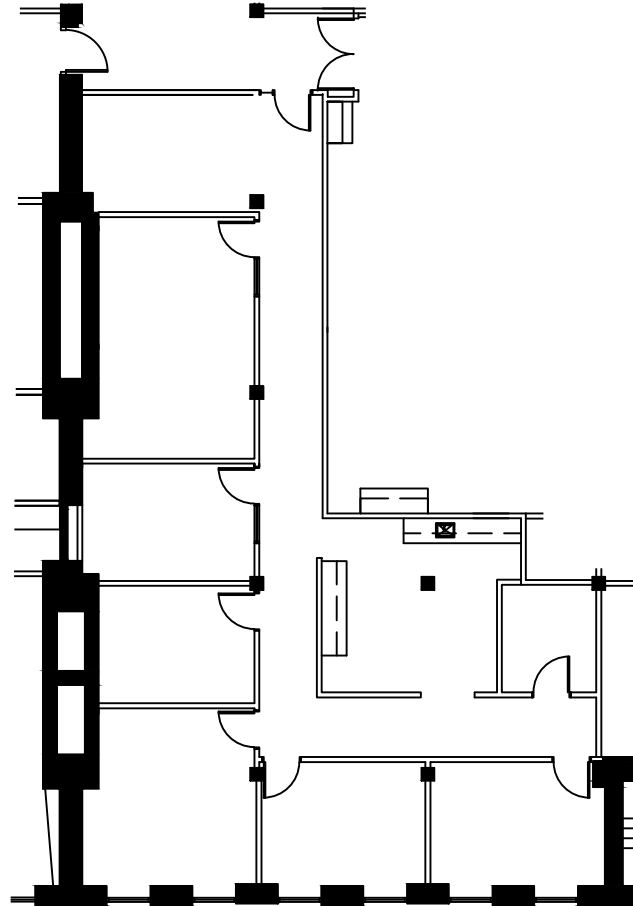

## Butler Square

Suite 630B - 2,285 RSF

MANAGED BY:

McGOUGH

LEASED BY:

NORTH ARROW