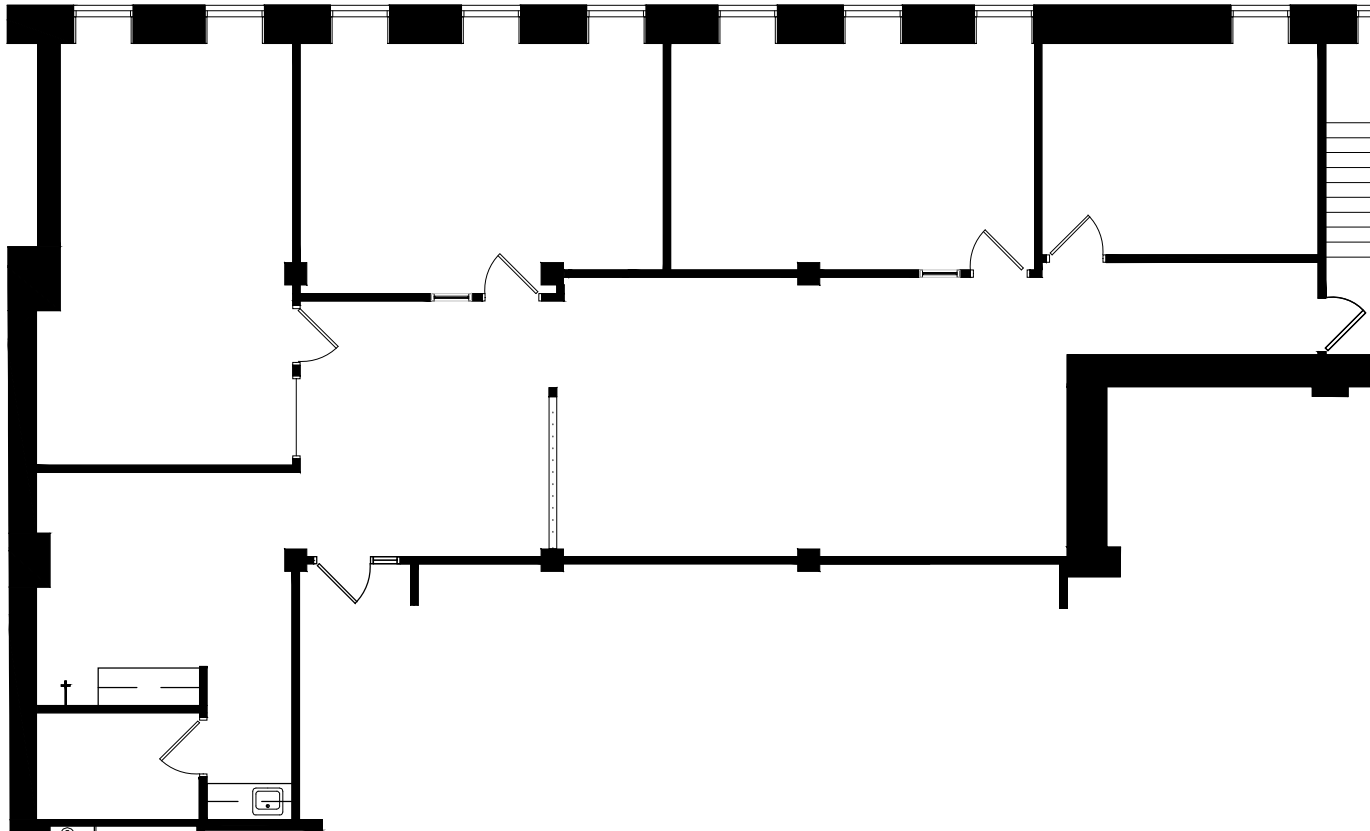

## Butler Square

Suite 529B - 2,450 RSF

MANAGED BY:

McGOUGH

LEASED BY:

NORTH ARROW