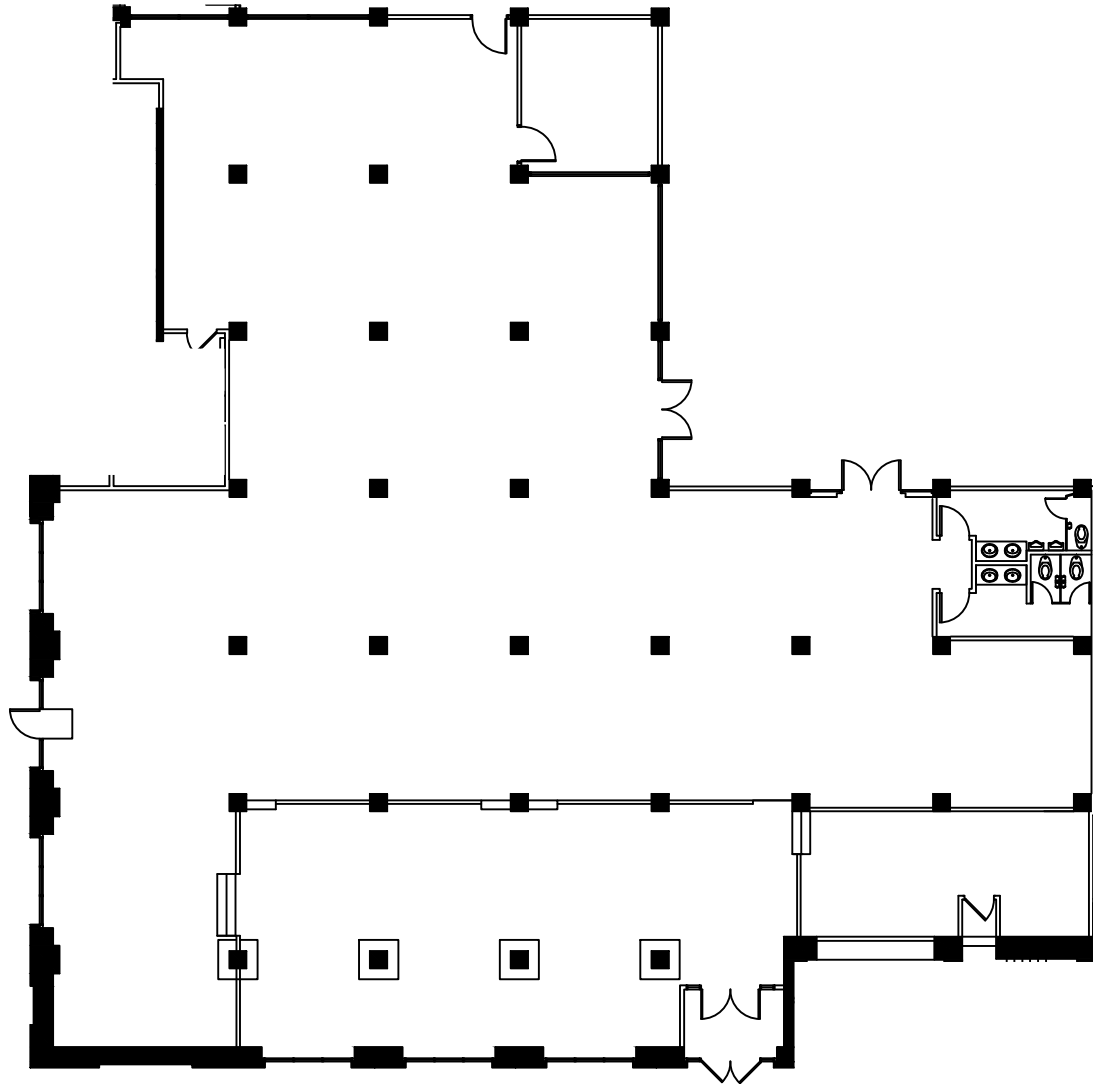

Butler Square

Suite 160C - 9,292 RSF

LEASED BY:

NORTH ARROW