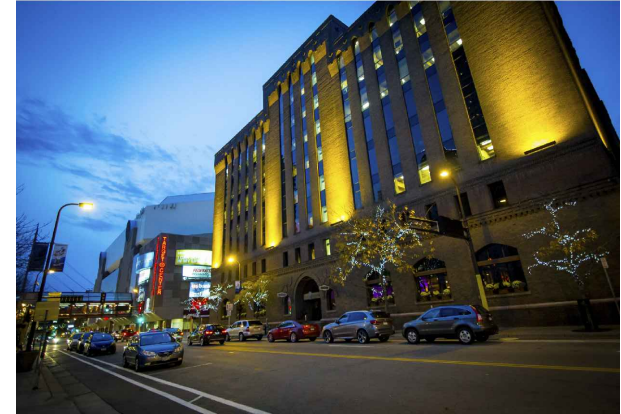

Butler Square

Suite 119AA - 1,531 RSF

LEASED BY:

CONTACT

Mike Salmen

Direct: 612.359.1660

Mobile: 612.840.1978

mike.salmen@transwestern.com