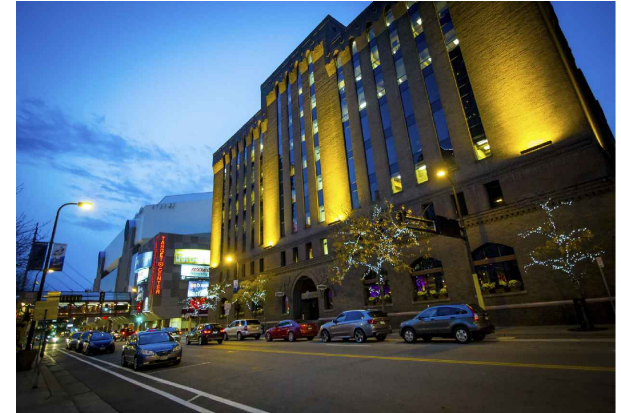

Butler Square

Suite 550A - 4,991 RSF

LEASED BY:

CONTACT

Mike Salmen

Direct: 612.359.1660

Mobile: 612.840.1978

mike.salmen@transwestern.com