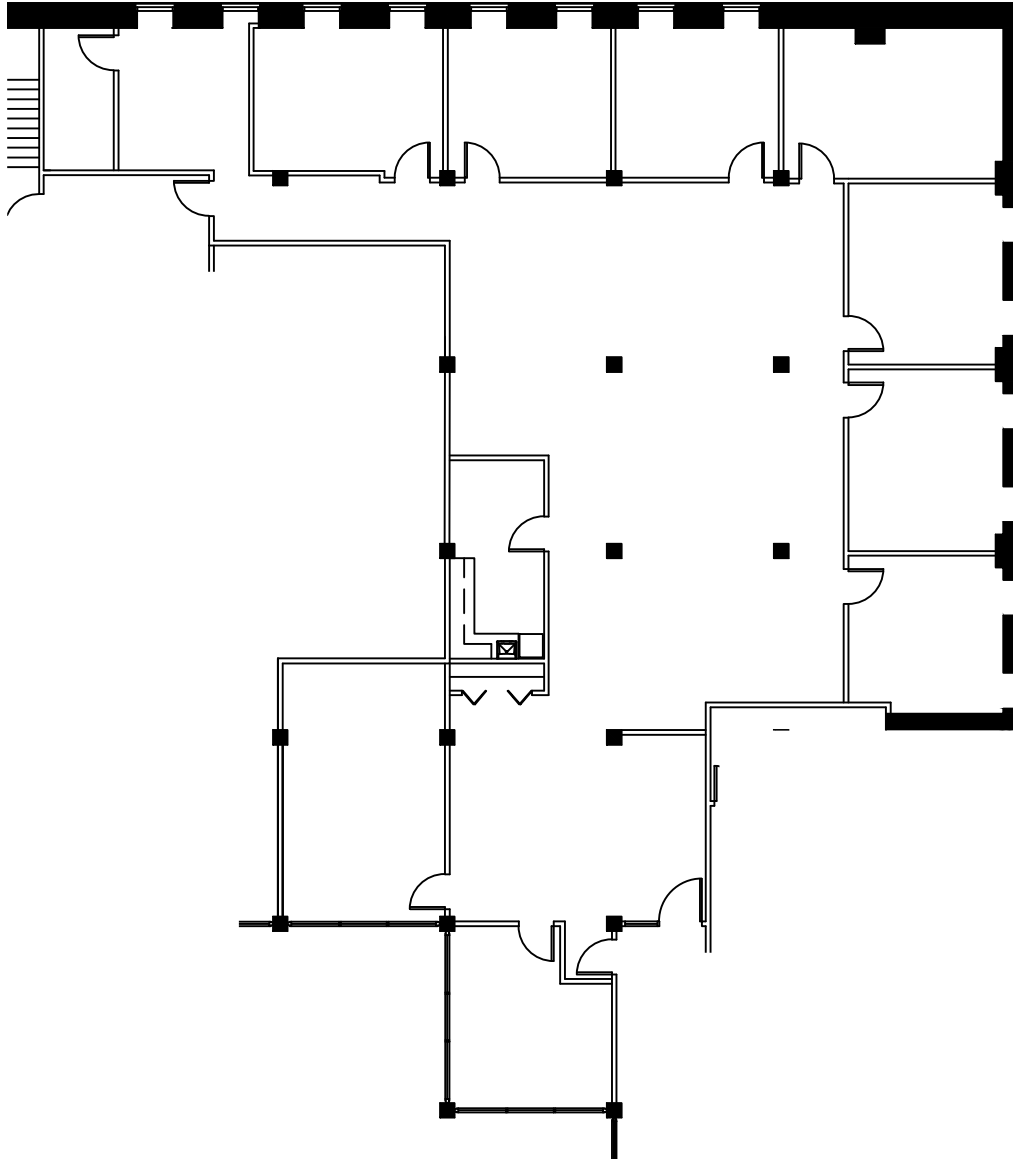

Butler Square

Suite 550A - 4,991 RSF

LEASED BY:

CONTACT

Mike Salmen

Direct: 612.359.1660

Mobile: 612.840.1978

mike.salmen@transwestern.com